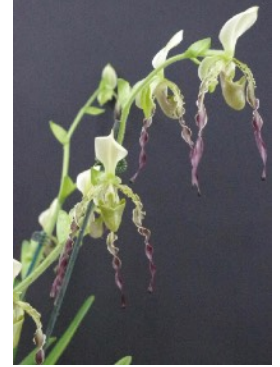

**SHOW BENCH MARCH 2020**

**Above: An unusual Koelreuteria paniculata (Pride of China), a species Hippeastrum, wonderful Dahlias and a beautiful spray of Aster**

**Above:Odontonema, Xanthostemon chrysanthus (Golden Penda), Gerberas and Paphiopedilum parishii**

**Above: Succulents and Epiphytes, Cereus tetragonius, Tillandsia, Echeveria and Adenium**

**Above:Decorative, Purple Patch, Pretty as a Picture and Hot Stuff, an exhibition Rose and Alpinia zerumbet (Shell Ginger)**