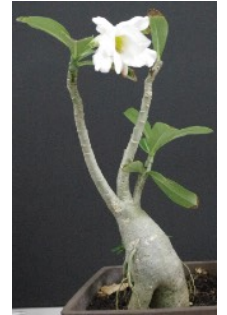

**SHOW BENCH MARCH 2020**

**Above: An unusual Koelreuteria paniculata (Pride of China), a species Hippeastrum, wonderful Dahlias and a beautiful spray of Aster**

**Above:Odontonema, Xanthostemon chrysanthus (Golden Penda), Gerberas and Paphiopedilum parishii**

**Above: Succulents and Epiphytes, Cereus tetragonius, Tillandsia, Echeveria and Adenium**

**Above:Decorative, Purple Patch, Pretty as a Picture and Hot Stuff, an exhibition Rose and Alpinia zerumbet (Shell Ginger)**